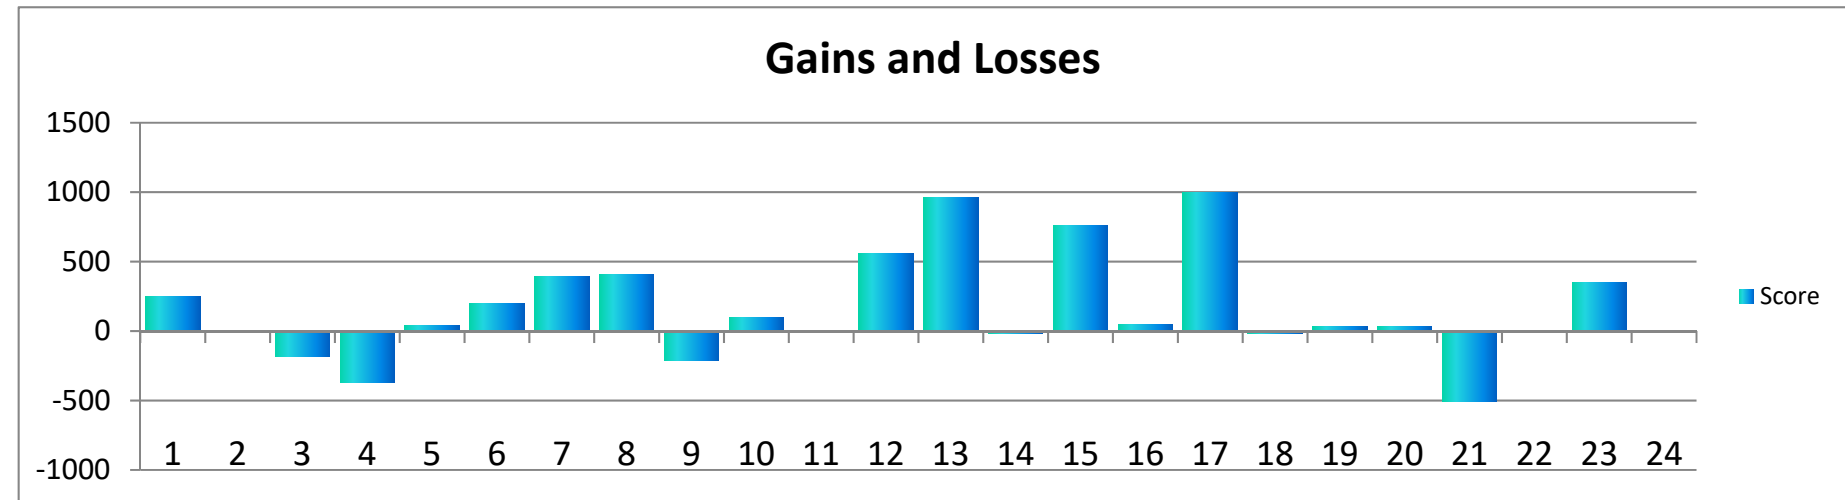

Rats	13860	Longniddry Bees	10040

MATCH BREAKDOWN	Plus	Minus	Margin
First Half	6340	5150	+1190
Second Half	7520	4890	+2630
Handicap		0	
Rats	13860	10040	+3820

Win   **9 AMPs**   **15.98%**   **+3820**

Declarer	Contracts	Leads	GOOD	BAD
N 15	NT 32	S 18	1st H 7	3
S 25	S 24	H 26	2nd H 7	3
E 26	H 19	D 21		
W 30	D 10	C 25		
	C 11		Overall 14	6

SCORE BREAKDOWN	Plus	Minus	Margin
1 EW Bob & Linda	3980	1150	+2830
2 NS Judy & Margaret	1040	3870	-2830
3 EW Jeff & Alan	4330	2560	+1770
4 NS Maurice & Gerry	4510	2460	+2050

Declared	Table 1	Table 2	Table 3	Table 4	TOTAL
Games	8	11	12	10	41
Slams	2	0	1	1	4